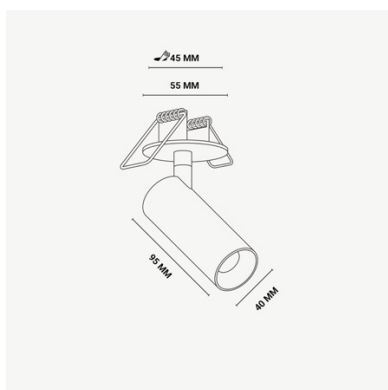

SPOT40 surface mounted adjustable LED spot

DIMENSIONS

Category	Ceiling lighting
Colour	Brushed Black / Brushed Bronze / Brushed Champagne / Brushed Gold
Dimensions	ø40 x 95 mm
Light source	LED (integrated)
Power	4,5 W
Luminous flux	540 Lm
Colour temperature	2700K / 3000K
Colour Rendering Index	CRI>90
Efficacy	120 Lm/W
Lifetime	>50.000h
Beam angle	24D / 36D (Standard) / 50D
Driver	Included
Input voltage	220 – 240 V
Dimmable	Yes
IP rating	IP20
Weight	0,35 kg
Material	Aluminum
Warranty	5 years